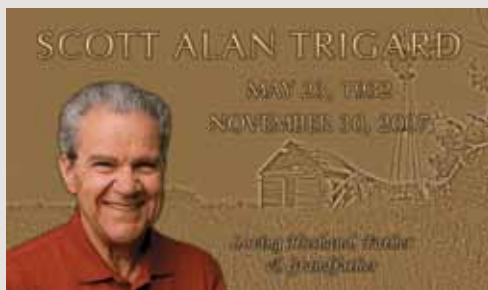

-Robert Fulghum

Every life has a story to tell.

Single Oxide Collage

Companion Brilliant Impressions® Full Color Collage

Cherished verses and photographs tell the story of your loved one's life. As beautiful and lasting as the special memories they celebrate, these tributes offer the ultimate in personalization. Choose traditional bronze oxide or full-color Brilliant Impressions® finish.

Single Brilliant Impressions® Half-tone Color Collage

Single Brilliant Impressions® Full Color Collage

Complement your memorial with one of our Collage backgrounds or work with our designers to create a completely custom tribute.