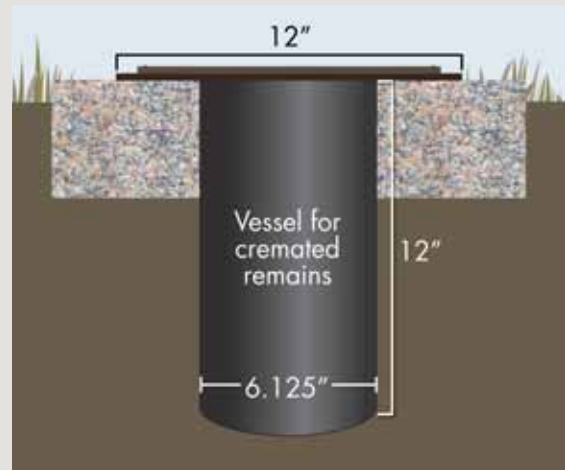

Your loved one's cremated remains are carefully placed in the in-ground cremation vessel which is securely sealed with a rubberized gasket between two bronze plates.

800.798.4900
www.trigardmemorials.com

Durasheen®
15 Year
Limited
Warranty