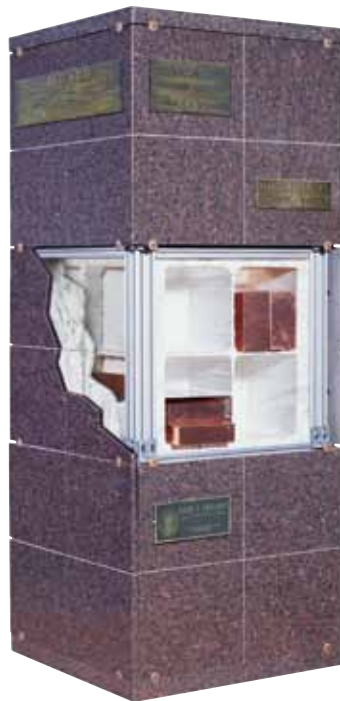

# NICHE™

The rising popularity of disposal by cremation presents a unique challenge, and opportunity, for the death care industry.

The Trigard Niche Tower™ rises to the challenge, providing a memorialization solution that incorporates versatility, economy and beauty – meeting the needs of funeral directors, cemetery owners and their clients.

The Niche Tower is an easily shipped and assembled multistage system with an incredibly small footprint. Encompassing an area of less than nine square feet and measuring just under three feet across at the base, the Niche Tower transforms cemetery areas previously considered too small or otherwise undesirable into lovely and profitable spaces with minimal investment.

Strong, secure and finished beautifully in superior granite panels, the Niche Tower is a stately and reverent focal point for memorialization. Whether you require only one unit for a secluded tribute grotto or are designing an entire memorial garden, don't hesitate to put the versatility and beauty of the Trigard Niche Tower to work for you.