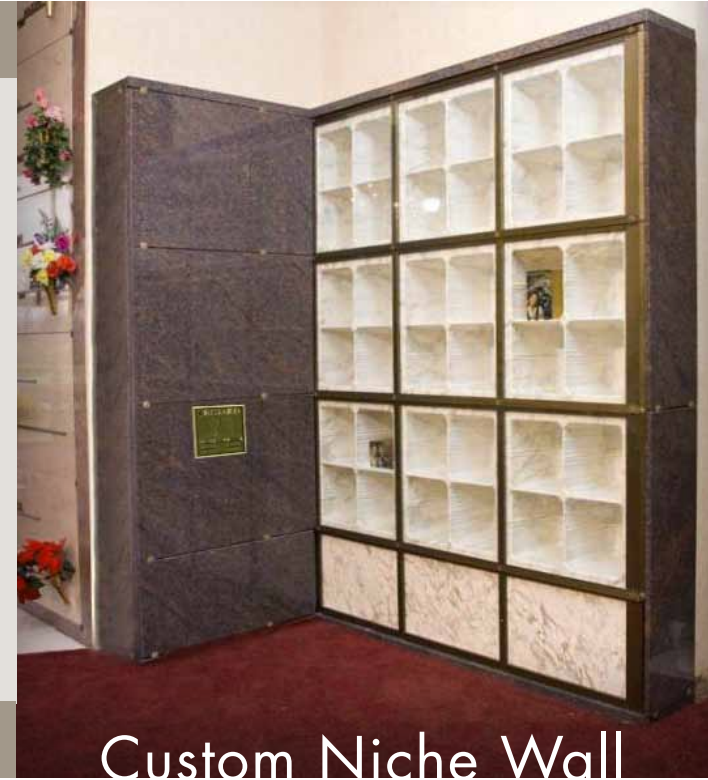

NICHE™

Niche Tower

Strong, secure and beautifully finished in granite panels, Trigard's Niche Towers provide a flexible solution for cremation memorialization.

Within the footprint of one traditional grave, you can give dozens of families a beautiful place to share memories.

Our scalable, multistage Niche Tower system is easily shipped and assembled, whether you require only one unit or are designing an entire memorial garden.

Custom Niche Wall

Monu-Niche™

Trigard's Monu-Niche gives families a place to visit their loved ones' cremated remains. It is designed as a monument that sits on a small footprint, maximizing the value of your cemetery space.

Our Monu-Niche system allows for 12 memorial spaces. It is built on a solid granite base and can be enhanced with personalized bronze cover plates and optional flower vases.